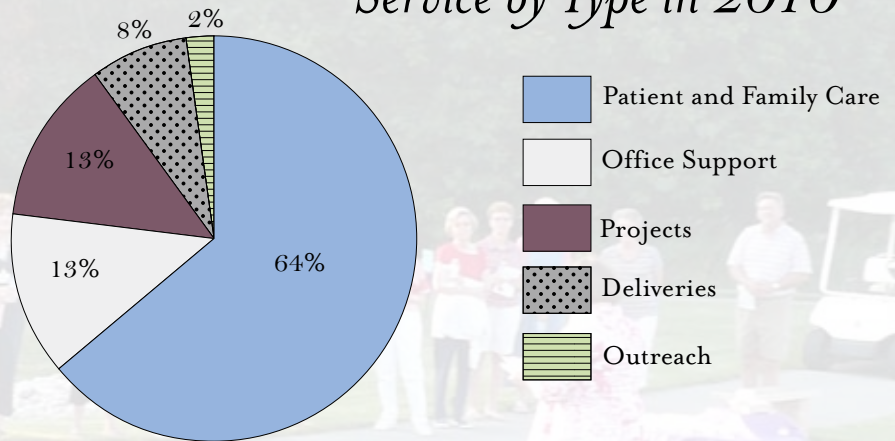

Unity VOLUNTEERS

Volunteer Service in 2010

Volunteers for Unity support patients and families in a variety of capacities throughout our 12-county service area. In 2010, **266 Unity volunteers** supported our community's care needs by donating **25,125 hours of service**. This translates to a **savings of $446,974**.

Of these hours, 12,303 counted towards the Medicare-mandated requirement for five percent of hospice patient care hours to be provided by volunteers.

These special people make a difference in the lives of so many people, and we could not fulfill our mission without their passion and skills.

Service by Type in 2010

Over 500 Hours

Chaney Arves
Roberta Conard
Sister Helen Keyzer
Donna King
Michelle Miller
Mary Van Straten

Angela Chetcuti
Paul Chetcuti
Thomas Conard
Connie Cramer
Ramona Eliason
Judy Federer
Kay Ferguson
Colette Finch
Rollie Granus
Renee Gunderson
Barbara Hanke
Ernest Harvey
Catherine Jacobs
Gail James
Doris Jensen
Elaine Jones
Jerry Keller
Anita Kersten
Mary Kreuser
Linda Leach
Lois LeDuc
Monica Louis

Joan Matzke
Rosanna Mazzola
Susan McGuan
Stephanie Murphy
Virginia Nicklas
Joan Niquette
Dee Payette
Kenneth Payette
Tina Pickard
Jeanne Pischke*
Irene Pranic
Donald Quatsoe
Kay Rimmel
Ann Renard
Martha Rendon
Austin Rockstroh
Theresa Roskam
Timothy Rupiper
Barbara Schneider
Marion Schoepp
Mary Lou Schulze
Robert Schulze

Mary Jo Solie
Mary Ann Style
Christine Taylor
Thomas Thelen
Thomas Turriff
Becky VanDreel
Tom Wavrunek
Patricia Webster
Ruth Wiersma
Bill Williquette
Diane Wilson
Roseanne Wright
Patricia Zipperer

101-500 Hours

Ginney Amen
Joan Arves
Kay Barlament
Virginia Bauldry
Rena Bertagnoli
James Bowker
Gregg Brunnick
Barb Bubolz
Beatrice Buchholz
Kenneth Bukowski
Marge Bukowski
Raymond Campbell
Mary Carviou

51-100 Hours

Judy Alford
Beverly Allen
Maria Arriaga
Dora Ashley
Bernadette Aumann
Teresa Baudhuin

*posthumously appreciated